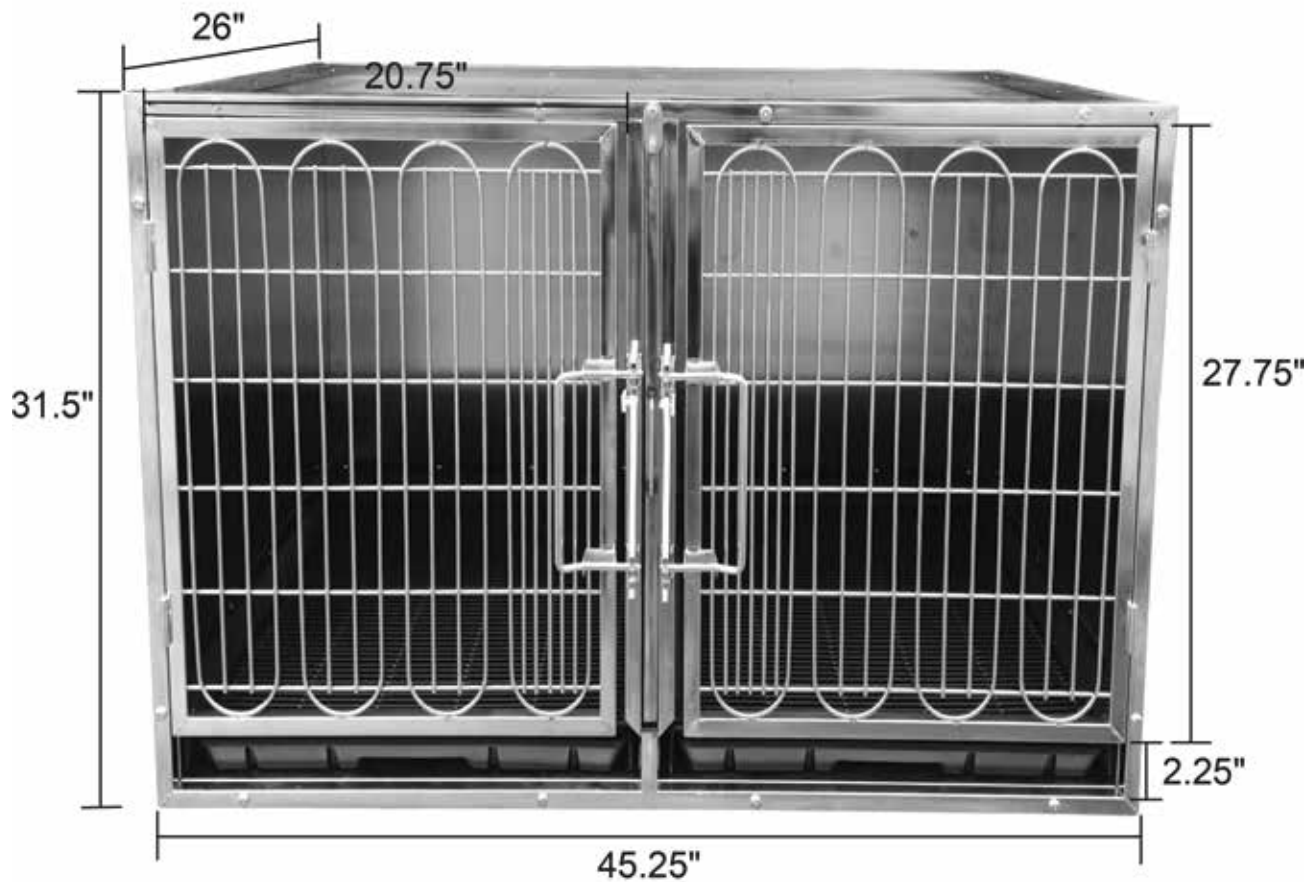

FLYING PIG[®] GROOMING

Model # FP204

Stainless Steel Kennel Cage Large

Each Door Handle: 7.7"L x 3.5"W

Package Includes

- Floor Grate (2)
- Floor Tray (2)

Materials

- Door Frame: 304 stainless steel
- Cage Frame: 201 stainless steel
- Door Handle: 304 stainless steel
- Floor Grate: metal covered w/ rubber
- Floor Tray: high quality plastic