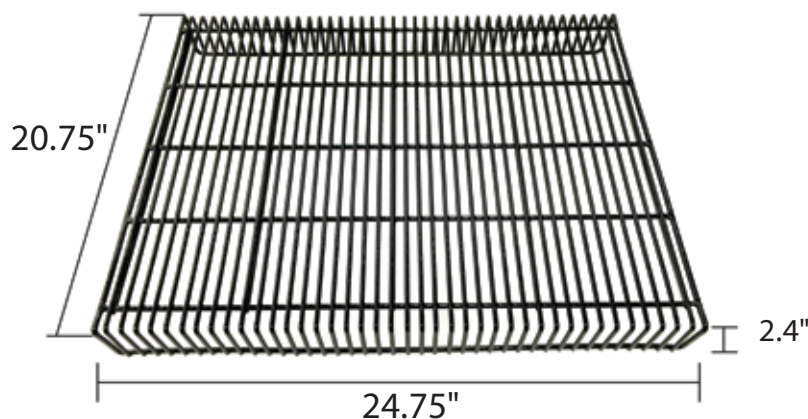

FLYING PIG[®] GROOMING

Model # FP204

Stainless Steel Kennel Cage Large

Each Door Handle: 7.7"L x 3.5"W

Package Includes

- Floor Grate (2)
- Floor Tray (2)

Materials

- Door Frame: 304 stainless steel
- Cage Frame: 201 stainless steel
- Door Handle: 304 stainless steel
- Floor Grate: metal covered w/ rubber
- Floor Tray: high quality plastic